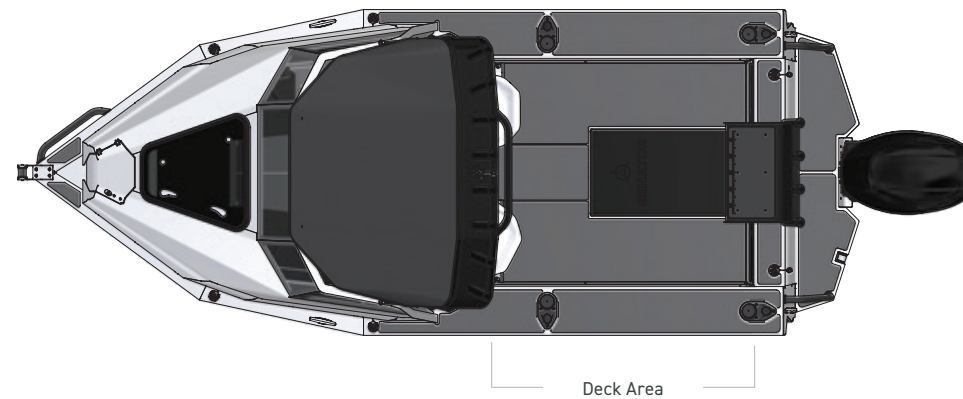

500 CU

THE SENATOR MEASURE

At Senator we measure the true length of the boat, we don't include the overhangs to make our boats seem longer than they are = more boat for your buck.

Overall length

5.2m

Boat length

6.7m

Deck Area

2.2m²

(Width 2.00m x Length 2.30m)

/SPECS

Beam external	2.0m	Transom Height	600mm	Max HP	90hp
Beam internal	1.4m	Height on trailer	2.22m (no canopy)	Floor to gunnel height	615mm
Pontoon thickness	3mm	Length on trailer	6.7m		
Hull thickness	4mm	Width on trailer	2.3m		
Transom dead rise	18°	Approx towing weight	750kg		

/ STANDARD FEATURES

Everything you need – nothing you don't.

- ✓ Rod Holder / drink holder combos x4
- ✓ Anchor locker & lid
- ✓ Battery compartment with opening hatches
- ✓ Boarding ladder
- ✓ Boarding platforms with sealed buoyancy
- ✓ Cuddy Cabin with screen & spray dodger
- ✓ Cuddy Cabin front access
- ✓ Fairlead & bow roller
- ✓ Floor mounting lugs for modular system
- ✓ Cabin roll cage grab handles
- ✓ Livebait and washdown pickup provision
- ✓ Provision for electric trolling motor bracket & battery storage (mount not included)
- ✓ Provision for front seating with storage for chemical toilet (seating not included)
- ✓ Railblaza® Gunwale pocket rails
- ✓ Railblaza® Starport fittings x4
- ✓ Rotary Steering & Wheel
- ✓ Senator decals & hull stripe
- ✓ Transducer mounting plate
- ✓ Transom grab rails - Powdercoated
- ✓ U-Deck® applied to floor (Nano Dot)
- ✓ U-Deck® applied to gunnels, transom & platforms (Nano Dot)
- ✓ Wide gunnel combings
- ✓ Wiring loom & 6 way switch panel

/ SEATING

Skipper's chair arrangement.

- ✓ Adjustable helm seat with chilly storage underneath
- ✓ Adjustable passenger seat with chilly storage underneath
- ✓ Hi-tech 1500 skippers & passenger seat with swivel & squab seat