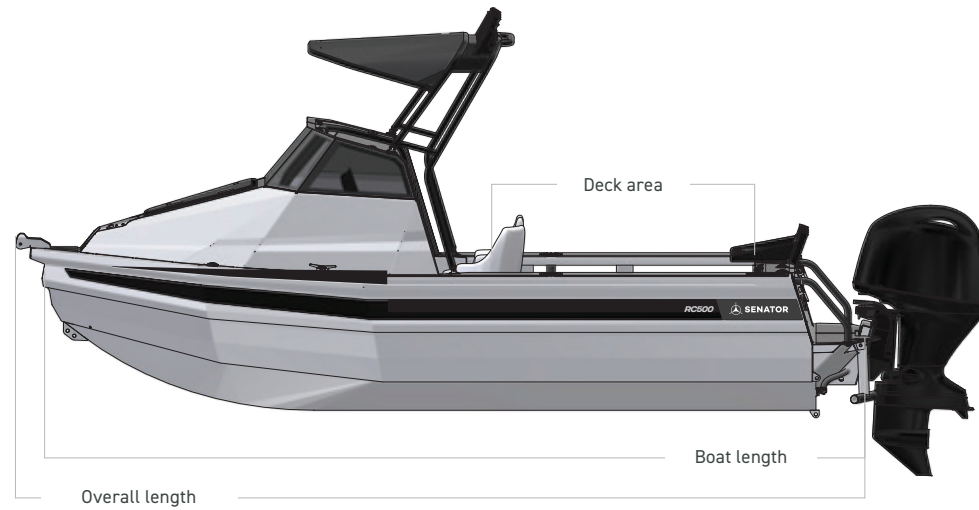

500 CU

THE SENATOR MEASURE

At Senator we measure the true length of the boat, we don't include the overhangs to make our boats seem longer than they are = more boat for your buck.

Overall length

5.2m

Boat length

6.7m

Deck Area

2.2m²

(Width 2.00m x Length 2.30m)

/SPECS

Beam external	2.0m	Transom Height	600mm	Max HP	90hp
Beam internal	1.4m	Height on trailer	2.22m (no canopy)	Floor to gunnel height	615mm
Pontoon thickness	3mm	Length on trailer	6.7m		
Hull thickness	4mm	Width on trailer	2.3m		
Transom dead rise	18°	Approx towing weight	750kg		

/ STANDARD FEATURES

Everything you need – nothing you don't.

- ✓ Rod Holder / drink holder combos x4
- ✓ Anchor locker & lid
- ✓ Battery compartment with opening hatches
- ✓ Boarding ladder
- ✓ Boarding platforms with sealed buoyancy
- ✓ Cuddy Cabin with screen & spray dodger
- ✓ Cuddy Cabin front access
- ✓ Fairlead & bow roller
- ✓ Floor mounting lugs for modular system
- ✓ Cabin roll cage grab handles
- ✓ Livebait and washdown pickup provision
- ✓ Provision for electric trolling motor bracket & battery storage (mount not included)
- ✓ Provision for front seating with storage for chemical toilet (seating not included)
- ✓ Railblaza® Gunwale pocket rails
- ✓ Railblaza® Starport fittings x4
- ✓ Rotary Steering & Wheel
- ✓ Senator decals & hull stripe
- ✓ Transducer mounting plate
- ✓ Transom grab rails - Powdercoated
- ✓ U-Deck® applied to floor (Nano Dot)
- ✓ U-Deck® applied to gunnels, transom & platforms (Nano Dot)
- ✓ Wide gunnel combings
- ✓ Wiring loom & 6 way switch panel

/ SEATING

Skipper's chair arrangement.

- ✓ Adjustable helm seat with chilly storage underneath
- ✓ Adjustable passenger seat with chilly storage underneath
- ✓ Hi-tech 1500 skippers & passenger seat with swivel & squab seat