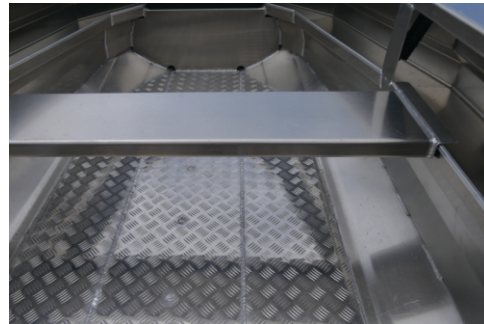

Fold down seat - down position

Deluxe King Queen with hatch

Rear facing fold down seat

Fridge under seat

Underseat chilly bin storage

Oven underseat showing hob

Enclosed cabin

Anchor squab (Inshore series)

Additional sliding seat (Inshore series)

Game seat base

Tuna tubes

Livebait tank

Auxillary outboard mount

Additional rod holders / seadecks

Bait board with rodholders

Folding double rung dive ladder