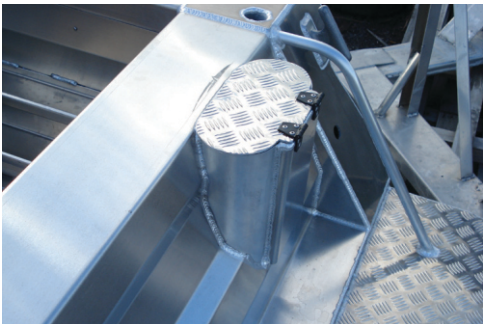

Fold down seat - down position

Deluxe King Queen with hatch

Rear facing fold down seat

Fridge under seat

Underseat chilly bin storage

Oven underseat showing hob

Enclosed cabin

Anchor squab (Inshore series)

Additional sliding seat (Inshore series)

Game seat base

Tuna tubes

Livebait tank

Auxillary outboard mount

Additional rod holders / seadecks

Bait board with rodholders

Folding double rung dive ladder