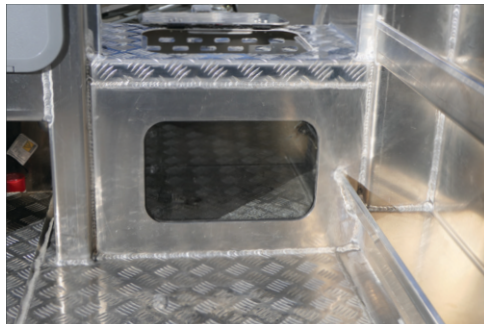

Fold down seat - down position

Deluxe King Queen with hatch

Rear facing fold down seat

Fridge under seat

Underseat chilly bin storage

Oven underseat showing hob

Enclosed cabin

Anchor squab (Inshore series)

Additional sliding seat (Inshore series)

Game seat base

Tuna tubes

Livebait tank

Auxillary outboard mount

Additional rod holders / seadecks

Bait board with rodholders

Folding double rung dive ladder