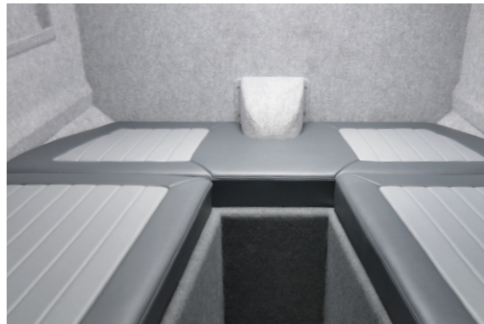

/ POPULAR OPTIONS

Roof extension RH650

Extended bow rail (Inshore series)

GET EXACTLY THE BOAT YOU WANT

Senator boaties all have different needs. Our design options give you the choice to keep it real simple, or pimp your Senator to the max.

Canvas roof extension

Radar wing with rod holders

Bunk centre infill

Custom bunks

Bunk beds RH650

Colour coded upholstery

Seat set up RH680

Fold down seat - up position

Fold down seat - down position

Deluxe King Queen with hatch

Rear facing fold down seat

Fridge under seat

Underseat chilly bin storage

Oven underseat showing hob

Enclosed cabin

Anchor squab (Inshore series)

Additional sliding seat (Inshore series)

Game seat base

Tuna tubes

Livebait tank

Auxillary outboard mount

Additional rod holders / seadecks

Bait board with rodholders

Folding double rung dive ladder