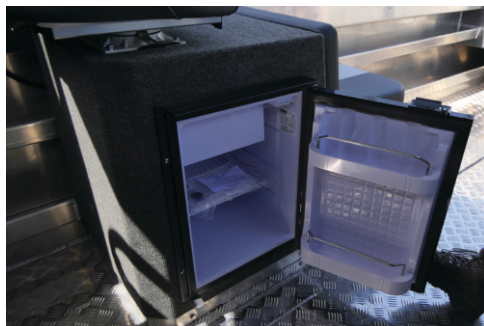

Fold down seat - down position

Deluxe King Queen with hatch

Rear facing fold down seat

Fridge under seat

Underseat chilly bin storage

Oven underseat showing hob

Enclosed cabin

Anchor squab (Inshore series)

Additional sliding seat (Inshore series)

Game seat base

Tuna tubes

Livebait tank

Auxillary outboard mount

Additional rod holders / seadecks

Bait board with rodholders

Folding double rung dive ladder