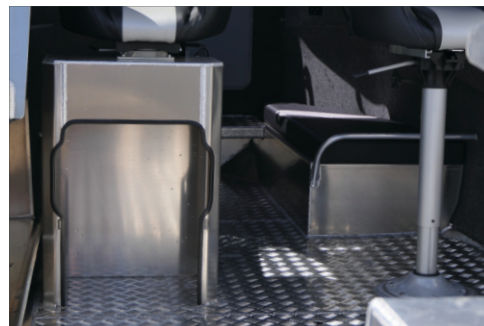

Fold down seat - down position

Deluxe King Queen with hatch

Rear facing fold down seat

Fridge under seat

Underseat chilly bin storage

Oven underseat showing hob

Enclosed cabin

Anchor squab (Inshore series)

Additional sliding seat (Inshore series)

Game seat base

Tuna tubes

Livebait tank

Auxillary outboard mount

Additional rod holders / seadecks

Bait board with rodholders

Folding double rung dive ladder