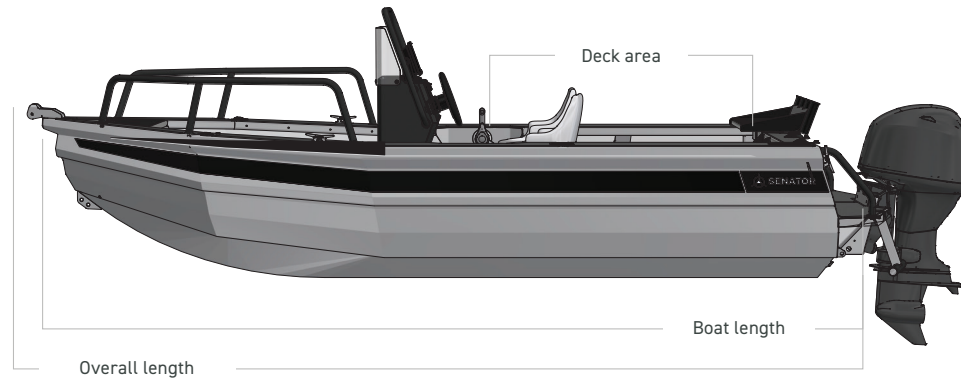

## THE SENATOR MEASURE

At Senator we measure the true length of the boat, we don't include the overhangs to make our boats seem longer than they are = more boat for your buck.

Overall length

## 5.2m

Boat length

## 5.0m

Deck Area

## 3.7m<sup>2</sup>

(Width 2.00m x Length 2.30m)