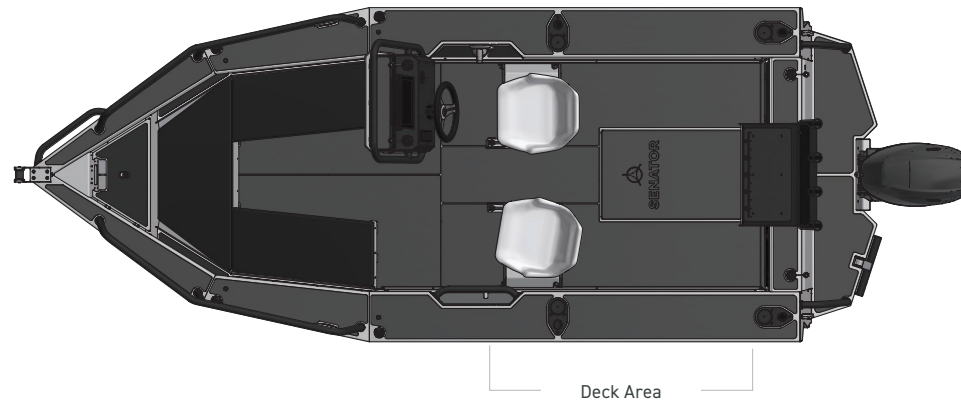

## THE SENATOR MEASURE

At Senator we measure the true length of the boat, we don't include the overhangs to make our boats seem longer than they are = more boat for your buck.

Overall length

## 5.2m

Boat length

## 5.0m

Deck Area

## 3.7m<sup>2</sup>

(Width 2.00m x Length 2.30m)