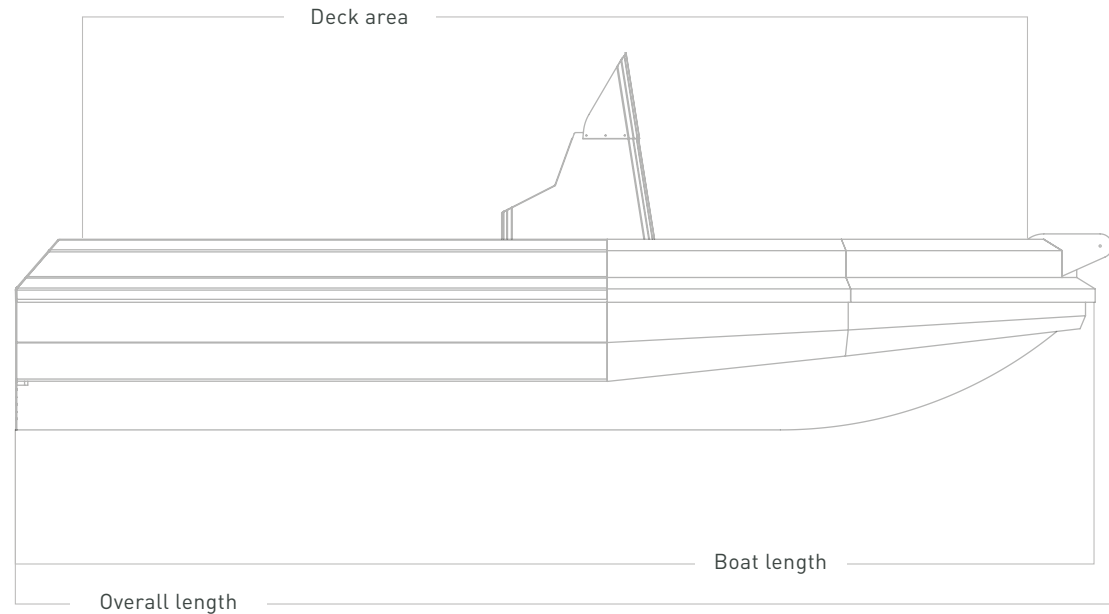

## THE SENATOR MEASURE

At Senator we measure the true length of the boat, we don't include the overhangs to make our boats seem longer than they are = more boat for your buck.

Overall length

**4.10m**

Boat length

**4.02m**