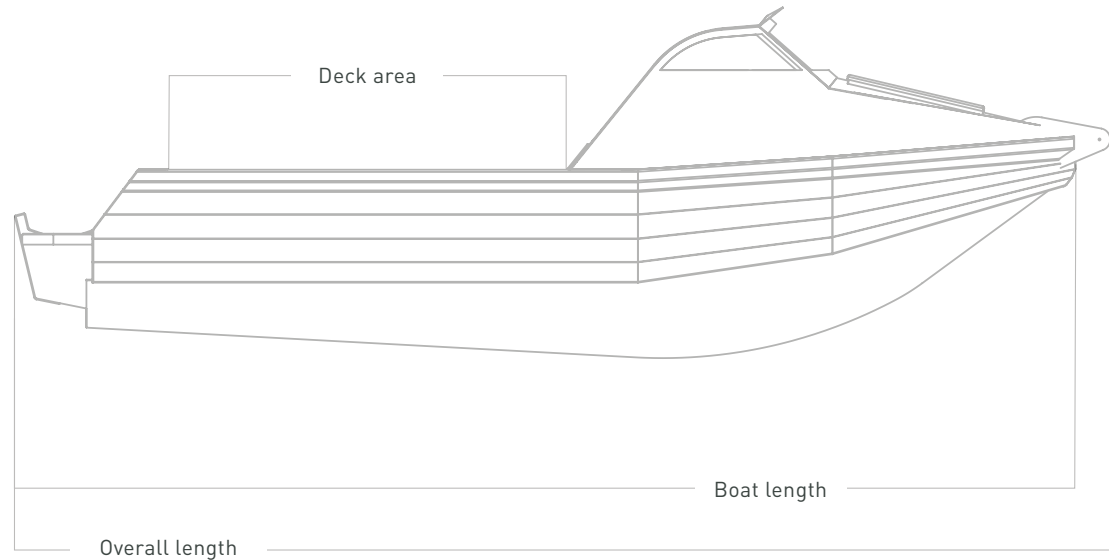

RC 580

THE SENATOR MEASURE

At Senator we measure the true length of the boat, we don't include the overhangs to make our boats seem longer than they are = more boat for your buck.

Overall length

6.12m

Boat length

5.94m

Deck Area

3.00m²

(Width 1.70m x Length 1.80m)

/ SPECS

Beam external	2.20m	Treadplate floor	4mm	Approx towing weight	1,090kg
Beam internal	1.70m	Transom	635 mm (25")	Max HP	150hp
Pontoon thickness	3mm	Height on trailer	2.30m	Standard fuel tank	140Ltrs
Hull thickness	5mm	Length on trailer	7.00m		
Transom deadrise	17°	Width on trailer	2.27m		