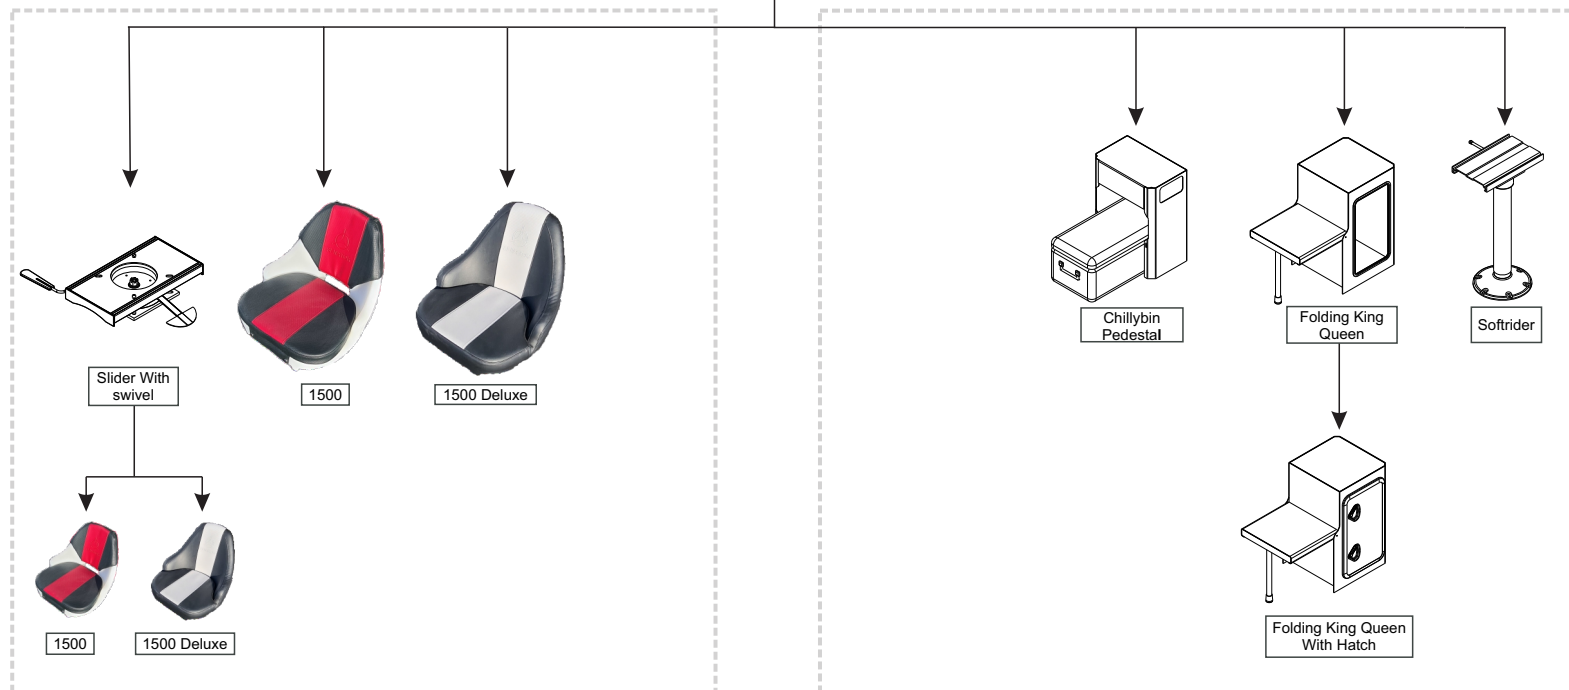

3000 Chair

Swivel

Slider Swivel

ICEY-TEK Chillybin Supplied to fit Chillybin Queen by Senator

/ 380, 400

STANDARD SEAT 380

BENCH SEAT

Bench Seat With Squab

ADDITIONAL SEATING

Bench Seat

STANDARD SEAT 400

BENCH SEAT

Bench Seats With Squabs

/ 450, 480

STANDARD SEAT

CHAIR SELECTION

BASE SELECTION

ADDITIONAL SEATING

/ 500,540

STANDARD SEAT

CHAIR SELECTION

BASE SELECTION

ADDITIONAL SEATING

/ 580