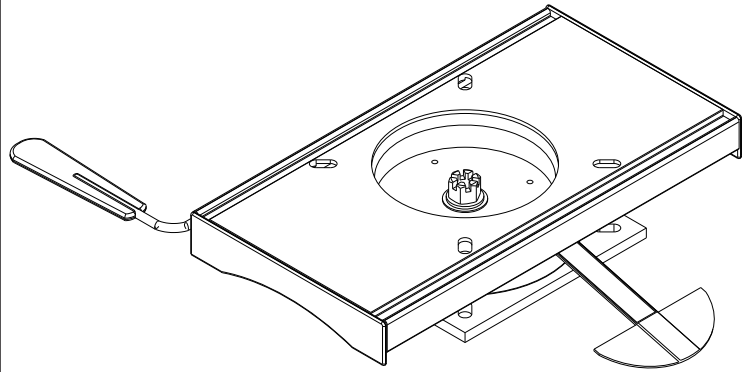

3000 Chair

Swivel

Slider Swivel

ICEY-TEK Chillybin Supplied to fit Chillybin Queen by Senator

/ 380, 400

STANDARD SEAT 380

BENCH SEAT

Bench Seat With Squab