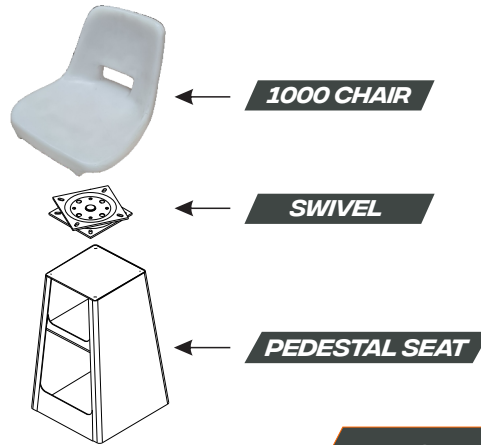

3000 Chair

Swivel

Slider Swivel

ICEY-TEK Chillybin Supplied to fit Chillybin Queen by Senator

/ 380, 400

STANDARD SEAT 380

BENCH SEAT

Bench Seat With Squab

ADDITIONAL SEATING

Bench Seat

STANDARD SEAT 400

BENCH SEAT

Bench Seats With Squabs

/ 450, 480

STANDARD SEAT

CHAIR SELECTION

BASE SELECTION

ADDITIONAL SEATING

/ 500,540

STANDARD SEAT

CHAIR SELECTION

BASE SELECTION

ADDITIONAL SEATING

/ 580