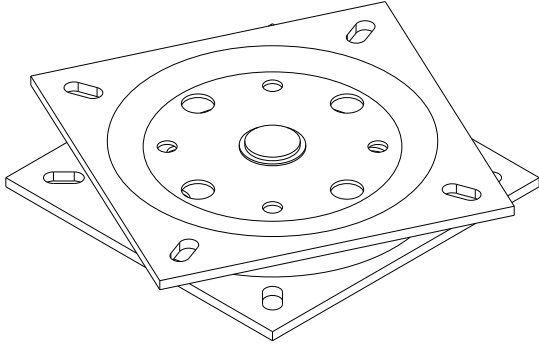

3000 Chair

Swivel

Slider Swivel

ICEY-TEK Chillybin Supplied to fit Chillybin Queen by Senator

/ 380, 400

STANDARD SEAT 380

BENCH SEAT

Bench Seat With Squab