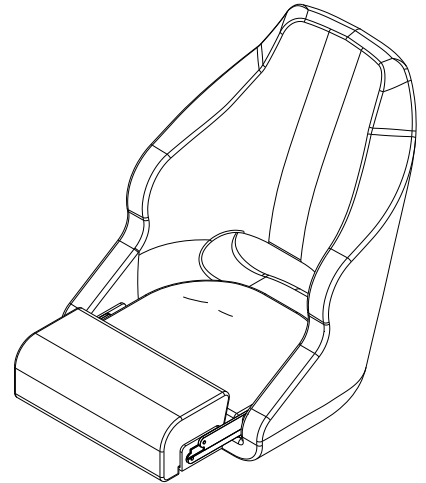

*ICEY-TEK Chillybin supplied to fit by Senator

CLICK ON THE ORANGE ICONS FOR A MORE DETAILED VIEW!

Helm Box 2 Shelves Left, 3 Shelves Right

Helm Box Gas Oven & Hobb, 2 Drawers & Sink

Helm Box 2 Shelves Left, 3 Drawers Right

Helm Box NRX60 Fridge, 12V Pie Warmer & Sink

Helm Box Cooker/Sink Unit & 4 Drawers

1000 Chair

3000
Deluxe
Chair

1500 Chair

Bolster
Elite

1500
Deluxe
Chair

Fabricated
Helm Seat

3000 Chair

Swivel

Slider Swivel

ICEY-TEK Chillybin Supplied to fit Chillybin Queen by Senator

/ 380, 400

STANDARD SEAT 380

BENCH SEAT

Bench Seat With Squab