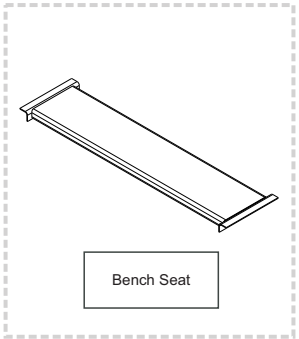

ADDITIONAL SEATING

Bench Seat