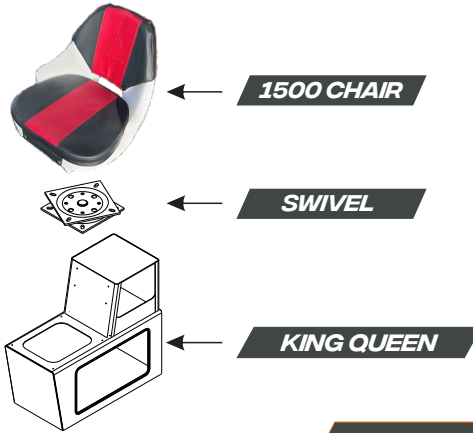

STANDARD SEAT

1500 CHAIR

SWIVEL

PEDESTAL SEAT

CHAIR SELECTION

BASE SELECTION

ADDITIONAL SEATING

/ 620, 650

STANDARD SEAT

CHAIR SELECTION

BASE SELECTION

ADDITIONAL SEATING

/ 690

STANDARD SEAT

CHAIR SELECTION

BASE SELECTION

ADDITIONAL SEATING

/ 770+

STANDARD SEAT

CHAIR SELECTION

BASE SELECTION

LOCKING WHEEL HOUSE: HELM SEAT

ADDITIONAL SEATING

DESIGN OPTIONS Built around you