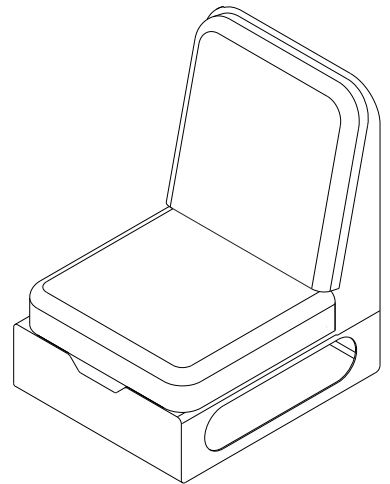

*ICEY-TEK Chillybin supplied to fit by Senator

CLICK ON THE ORANGE ICONS FOR A MORE DETAILED VIEW!

Helm Box 2 Shelves Left, 3 Shelves Right

Helm Box Gas Oven & Hobb, 2 Drawers & Sink

Helm Box 2 Shelves Left, 3 Drawers Right

Helm Box NRX60 Fridge, 12V Pie Warmer & Sink

Helm Box Cooker/Sink Unit & 4 Drawers

1000 Chair

3000
Deluxe
Chair

1500 Chair

Bolster
Elite

1500
Deluxe
Chair

Fabricated
Helm Seat

3000 Chair

Swivel

Slider Swivel

ICEY-TEK Chillybin Supplied to fit Chillybin Queen by Senator

/ 380, 400

STANDARD SEAT 380

BENCH SEAT

Bench Seat With Squab