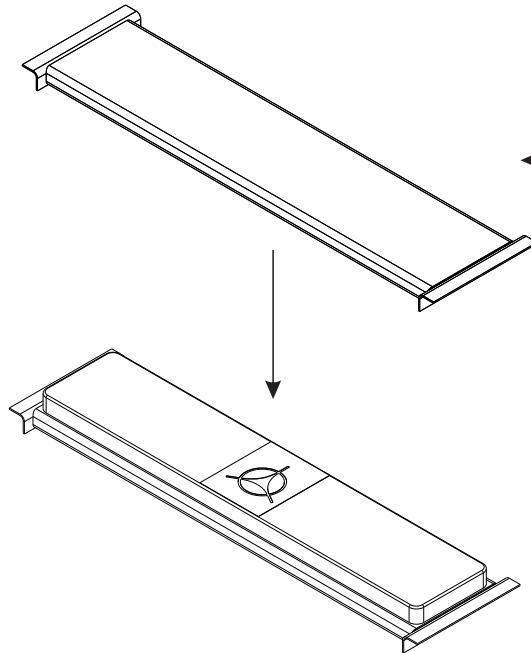

3000 Chair

Swivel

Slider Swivel

ICEY-TEK Chillybin Supplied to fit Chillybin Queen by Senator

/ 380, 400

STANDARD SEAT 380

BENCH SEAT

Bench Seat With Squab