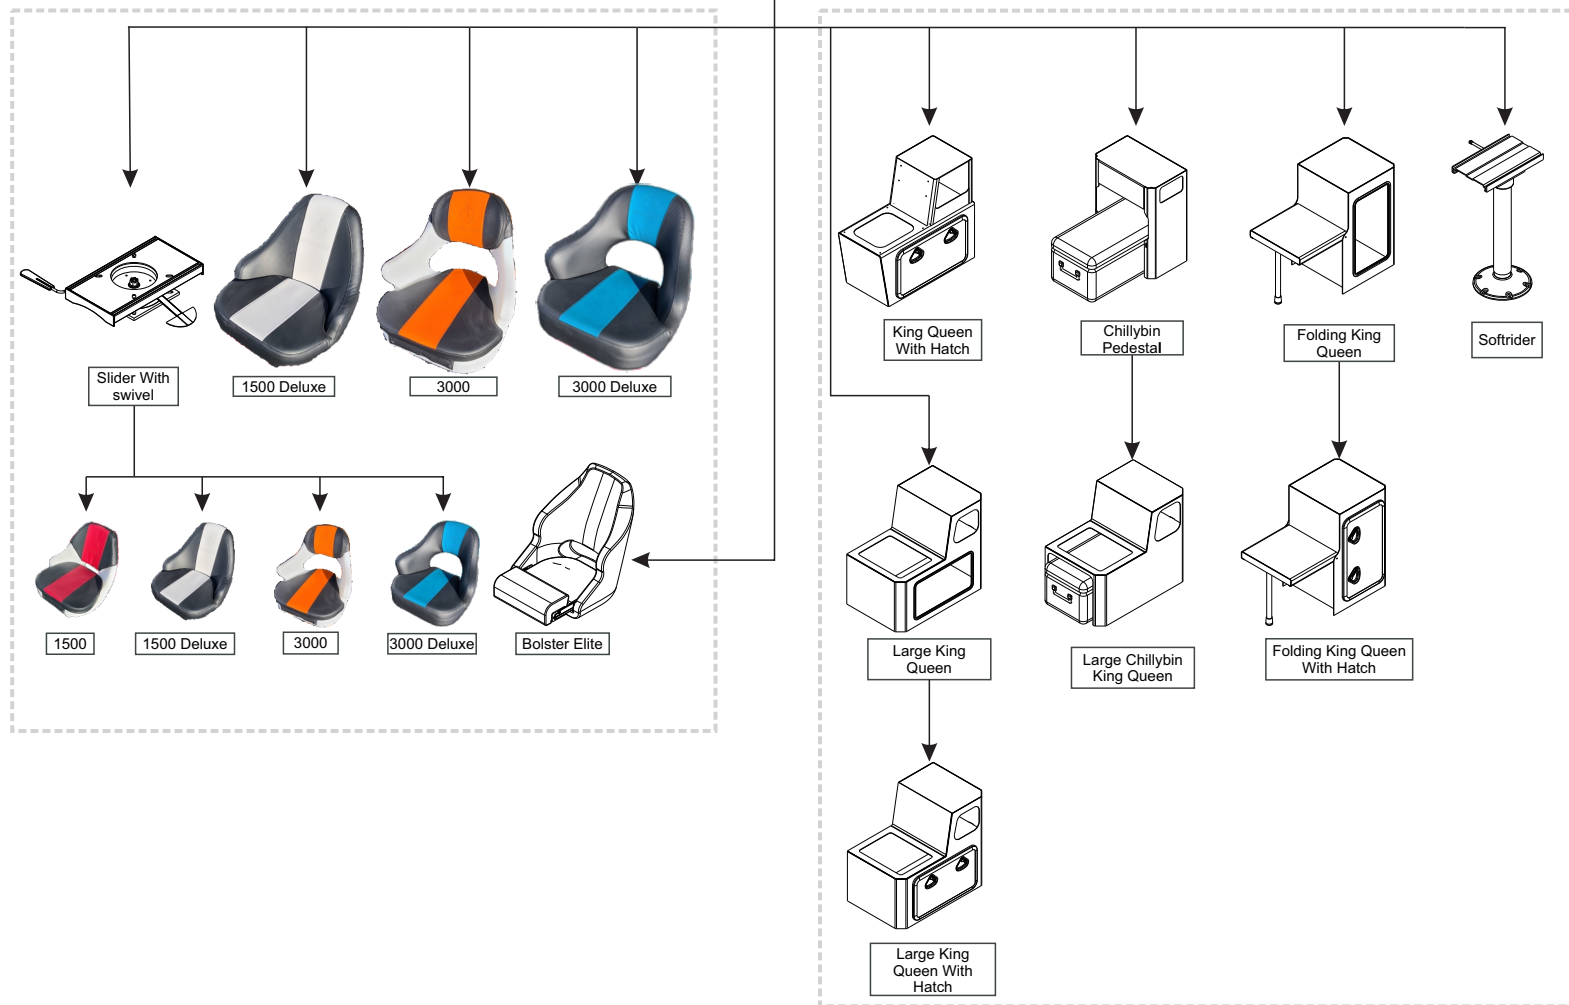

STANDARD SEAT

1500 CHAIR

SWIVEL

PEDESTAL SEAT

CHAIR SELECTION

BASE SELECTION

ADDITIONAL SEATING

/ 620, 650

STANDARD SEAT

CHAIR SELECTION

BASE SELECTION

ADDITIONAL SEATING

/ 690

STANDARD SEAT

CHAIR SELECTION

BASE SELECTION

ADDITIONAL SEATING

/ 770+

STANDARD SEAT

CHAIR SELECTION

BASE SELECTION

LOCKING WHEEL HOUSE: HELM SEAT

ADDITIONAL SEATING

DESIGN OPTIONS Built around you